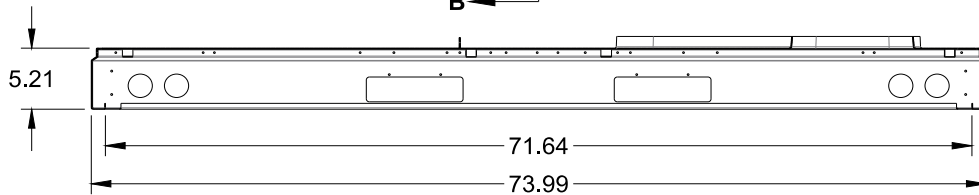

Description:

Light Commercial Packaged RTU Base Rails

Part Number:

3-6 Ton

SECTION A-A

SECTION B-B

SECTION A-A
RAIL DETAIL

SECTION B-B
RAIL DETAIL