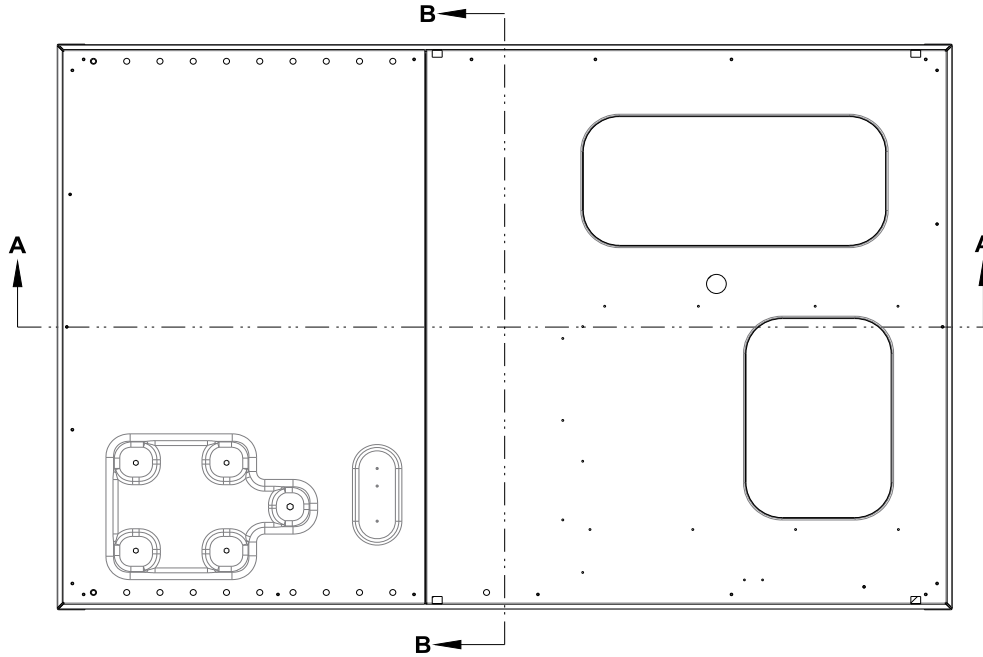

Description:

Light Commercial Packaged RTU Base Rails

Part Number:

3-6 Ton

SECTION A-A

SECTION B-B

SECTION A-A
RAIL DETAIL

SECTION B-B
RAIL DETAIL