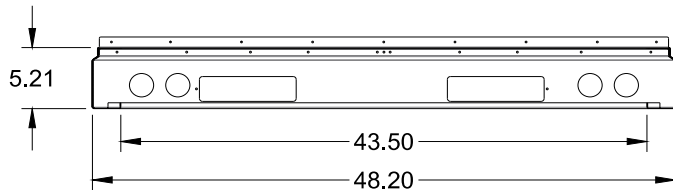

Description:

Light Commercial Packaged RTU Base Rails

Part Number:

3-6 Ton

SECTION A-A

SECTION B-B

SECTION A-A
RAIL DETAIL

SECTION B-B
RAIL DETAIL