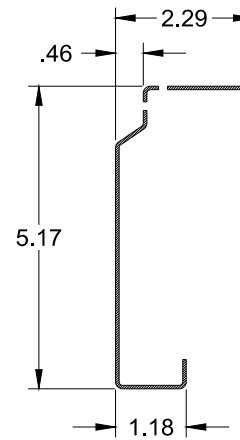

Description:

Light Commercial Packaged RTU Base Rails

Part Number:

3-6 Ton

SECTION A-A

SECTION B-B

SECTION A-A
RAIL DETAIL

SECTION B-B
RAIL DETAIL