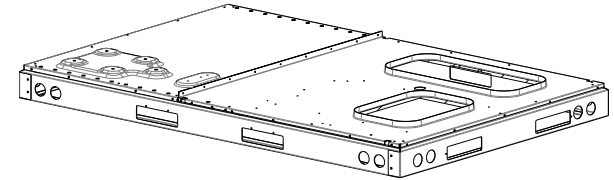

Description:

Light Commercial Packaged RTU Base Rails

Part Number:

3-6 Ton

SECTION A-A

SECTION B-B

SECTION A-A
RAIL DETAIL

SECTION B-B
RAIL DETAIL