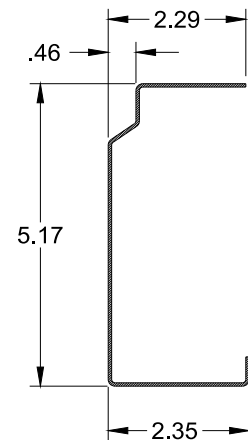

Description:

Light Commercial Packaged RTU Base Rails

Part Number:

3-6 Ton

SECTION A-A

SECTION B-B

SECTION A-A
RAIL DETAIL

SECTION B-B
RAIL DETAIL