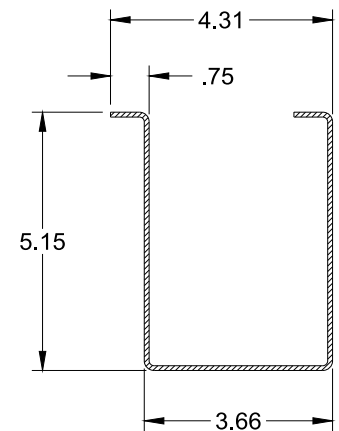

Description:

Light Commercial Packaged RTU Base Rails

Part Number:

15-25 Ton

SECTION A-A

SECTION B-B

SECTION A-A
RAIL DETAIL

SECTION B-B
RAIL DETAIL