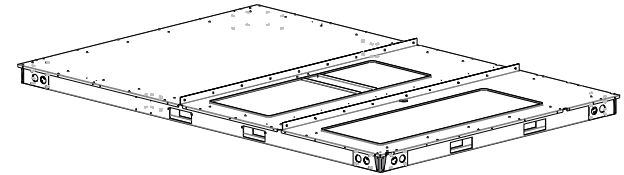

Description:

Light Commercial Packaged RTU Base Rails

Part Number:

15-25 Ton

SECTION A-A

SECTION B-B

SECTION A-A
RAIL DETAIL

SECTION B-B
RAIL DETAIL