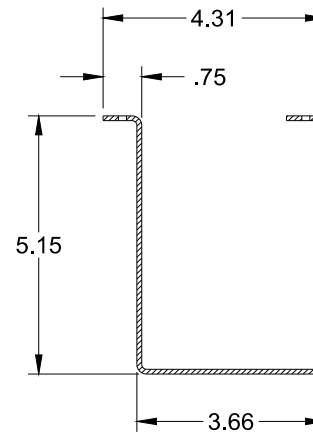

Description:

Light Commercial Packaged RTU Base Rails

Part Number:

15-25 Ton

SECTION A-A

SECTION B-B

SECTION A-A
RAIL DETAIL

SECTION B-B
RAIL DETAIL