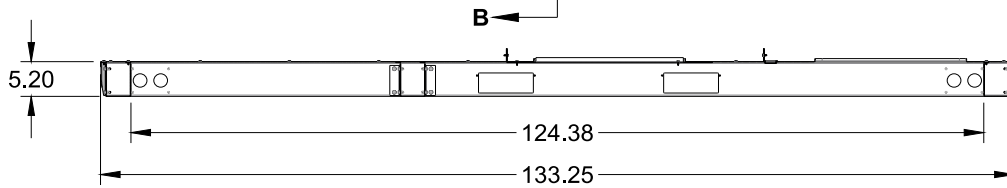

Description:

Light Commercial Packaged RTU Base Rails

Part Number:

15-25 Ton

SECTION A-A

SECTION B-B

SECTION A-A
RAIL DETAIL

SECTION B-B
RAIL DETAIL