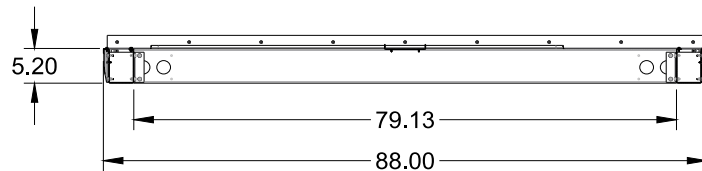

Description:

Light Commercial Packaged RTU Base Rails

Part Number:

15-25 Ton

SECTION A-A

SECTION B-B

SECTION A-A
RAIL DETAIL

SECTION B-B
RAIL DETAIL