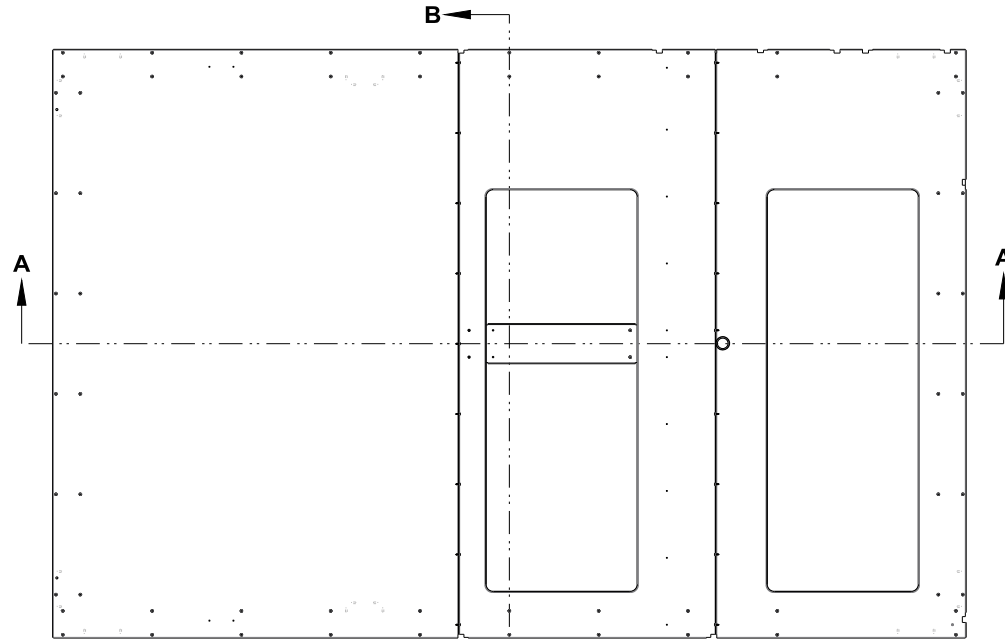

Description:

Light Commercial Packaged RTU Base Rails

Part Number:

15-25 Ton

SECTION A-A

SECTION B-B

SECTION A-A
RAIL DETAIL

SECTION B-B
RAIL DETAIL