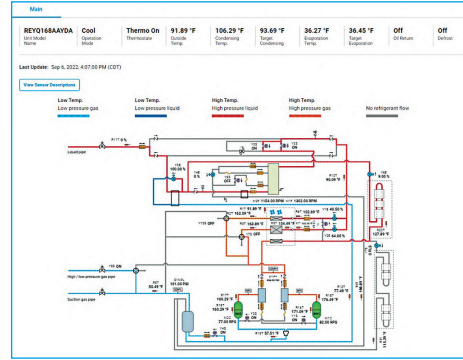

Scan to learn more

THE DAIKIN HERO CLOUD SERVICES DASHBOARD

MULTISITE DASHBOARD

EQUIPMENT DETAILS

EQUIPMENT CONTROL

ENERGY USAGE

CONTACT US: