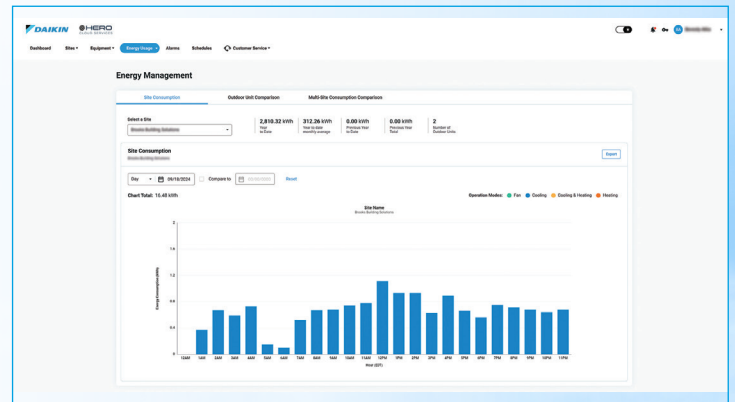

Scan to learn more

THE DAIKIN HERO CLOUD SERVICES DASHBOARD

MULTISITE DASHBOARD

EQUIPMENT DETAILS

EQUIPMENT CONTROL

ENERGY USAGE

CONTACT US: