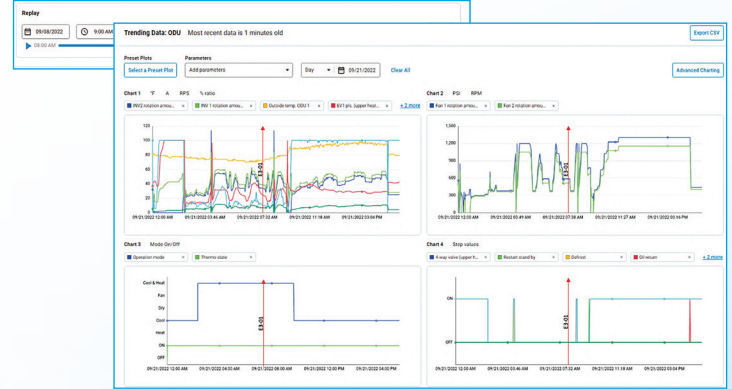

- » **Portfolio management with Intuitive multi-site dashboard** accessible via web or mobile app, providing control whether you're on-site or away.
- » **Limit Unplanned Downtime** through continuous monitoring and alerts that support productivity, tenant satisfaction, and limit emergency repair events.
- » **Low operating costs** through limited service truck rolls and complete system health visibility.
- » **Low Cost of Deployment** – Plug-and-play setup that provides user friendly visuals, trends, graphs, and automated reports accelerating installation and limits startup costs.
- » **Energy Awareness** – Identify potential energy waste by reviewing usage patterns and trends displayed in the energy dashboard.
- » **Predictive Intelligence** identifies issues—such as refrigerant leaks or compressor problems—before they lead to downtime, helping limit emergency repairs, maintenance costs, and equipment wear.

Scan to learn more

THE DAIKIN HERO CLOUD SERVICES DASHBOARD

MULTISITE DASHBOARD

EQUIPMENT DETAILS

EQUIPMENT CONTROL

ENERGY USAGE

CONTACT US: