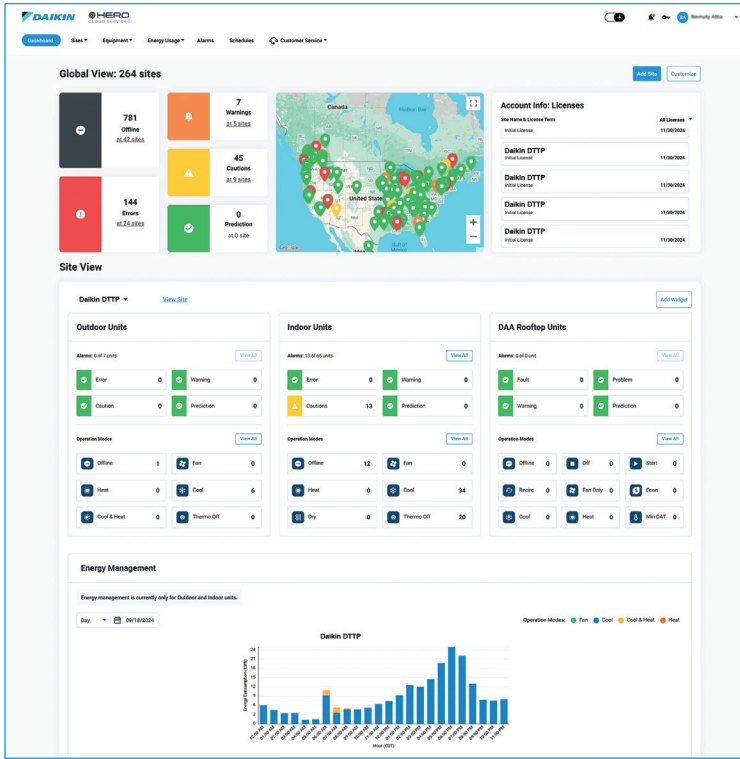

THE DAIKIN HERO CLOUD SERVICES DASHBOARD

MULTISITE DASHBOARD