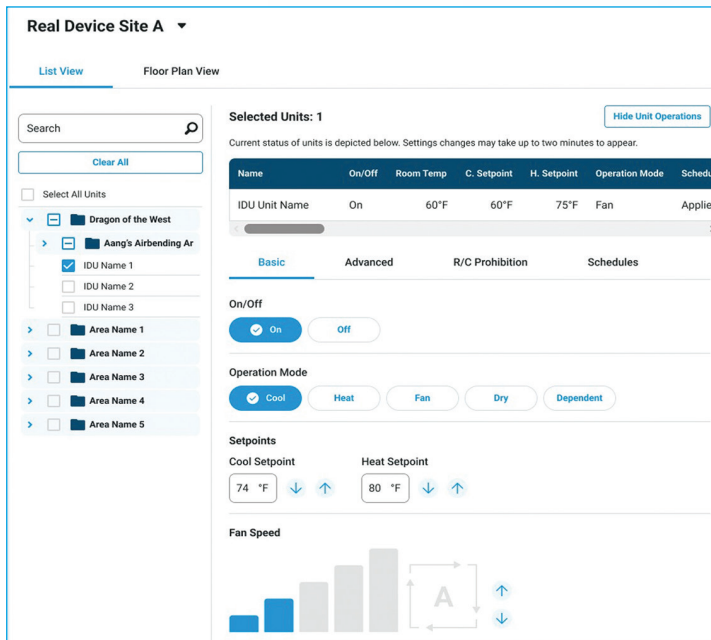

Daikin *HERO* transforms your HVAC into a proactive, intelligent system

Daikin *HERO* Cloud Services is powerful cloud-based controls platform that provide 24/7 remote monitoring and control with predictive maintenance and energy dashboard.

- » **Portfolio management with Intuitive multi-site dashboard** accessible via web or mobile app, providing control whether you're on-site or away.
- » **Limit Unplanned Downtime** through continuous monitoring and alerts that support productivity, tenant satisfaction, and limit emergency repair events.
- » **Low operating costs** through limited service truck rolls and complete system health visibility.
- » **Low Cost of Deployment** – Plug-and-play setup that provides user friendly visuals, trends, graphs, and automated reports accelerating installation and limits startup costs.
- » **Energy Awareness** – Identify potential energy waste by reviewing usage patterns and trends displayed in the energy dashboard.
- » **Predictive Intelligence** identifies issues—such as refrigerant leaks or compressor problems—before they lead to downtime, helping limit emergency repairs, maintenance costs, and equipment wear.

Daikin *HERO* Simple Edge

Daikin *HERO* Pro Edge

- » **Operational Insight** from 24/7 monitoring supports consistent operations, smooth operations, and data-informed decisions through reports and trend analysis.
- » **Building automation connectivity** – Integrates with existing BMS systems or operates as a standalone solution.
- » **Flexible Connectivity options** include Daikin *HERO* Simple Edge (cellular SIM) or Daikin *HERO* Pro Edge (Ethernet/LTE).
- » **Tenant Management** – Manage tenant access and tenant billing.

Scan to learn more

THE DAIKIN HERO CLOUD SERVICES DASHBOARD

MULTISITE DASHBOARD

EQUIPMENT DETAILS

EQUIPMENT CONTROL

ENERGY USAGE

CONTACT US: